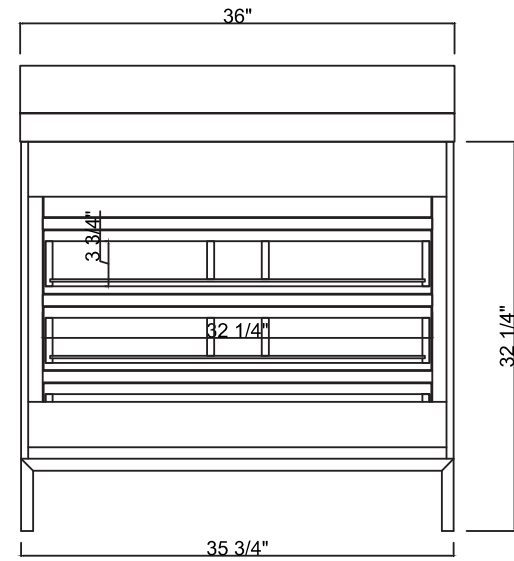

DIMENSIONS

3096-36

FRONT

SIDE

BACK

TOP