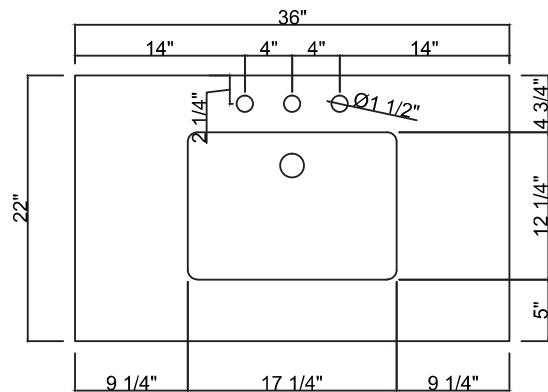

DIMENSIONS

3096-36

FRONT

SIDE

BACK

TOP