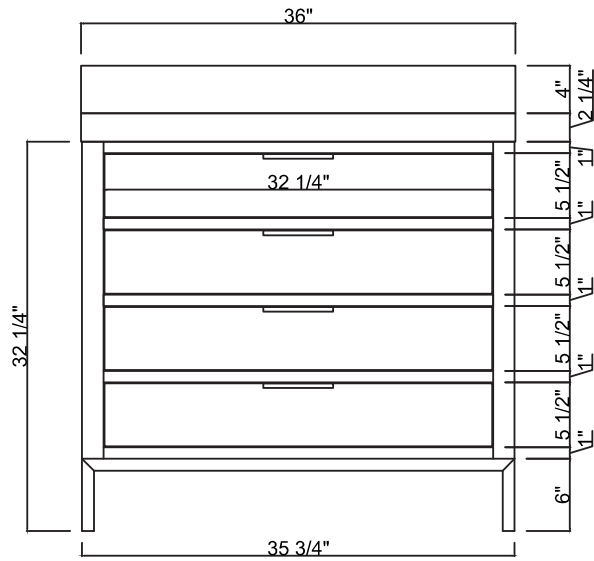

DIMENSIONS

3096-36

FRONT

SIDE

BACK

TOP