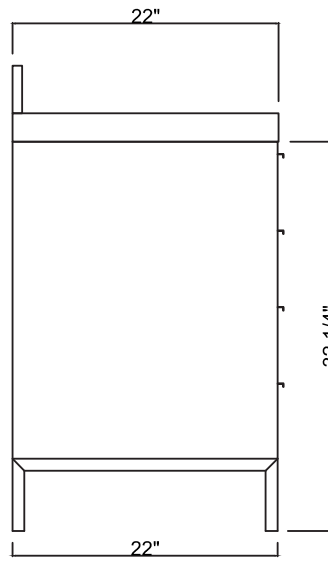

DIMENSIONS

3096-36

FRONT

SIDE

BACK

TOP